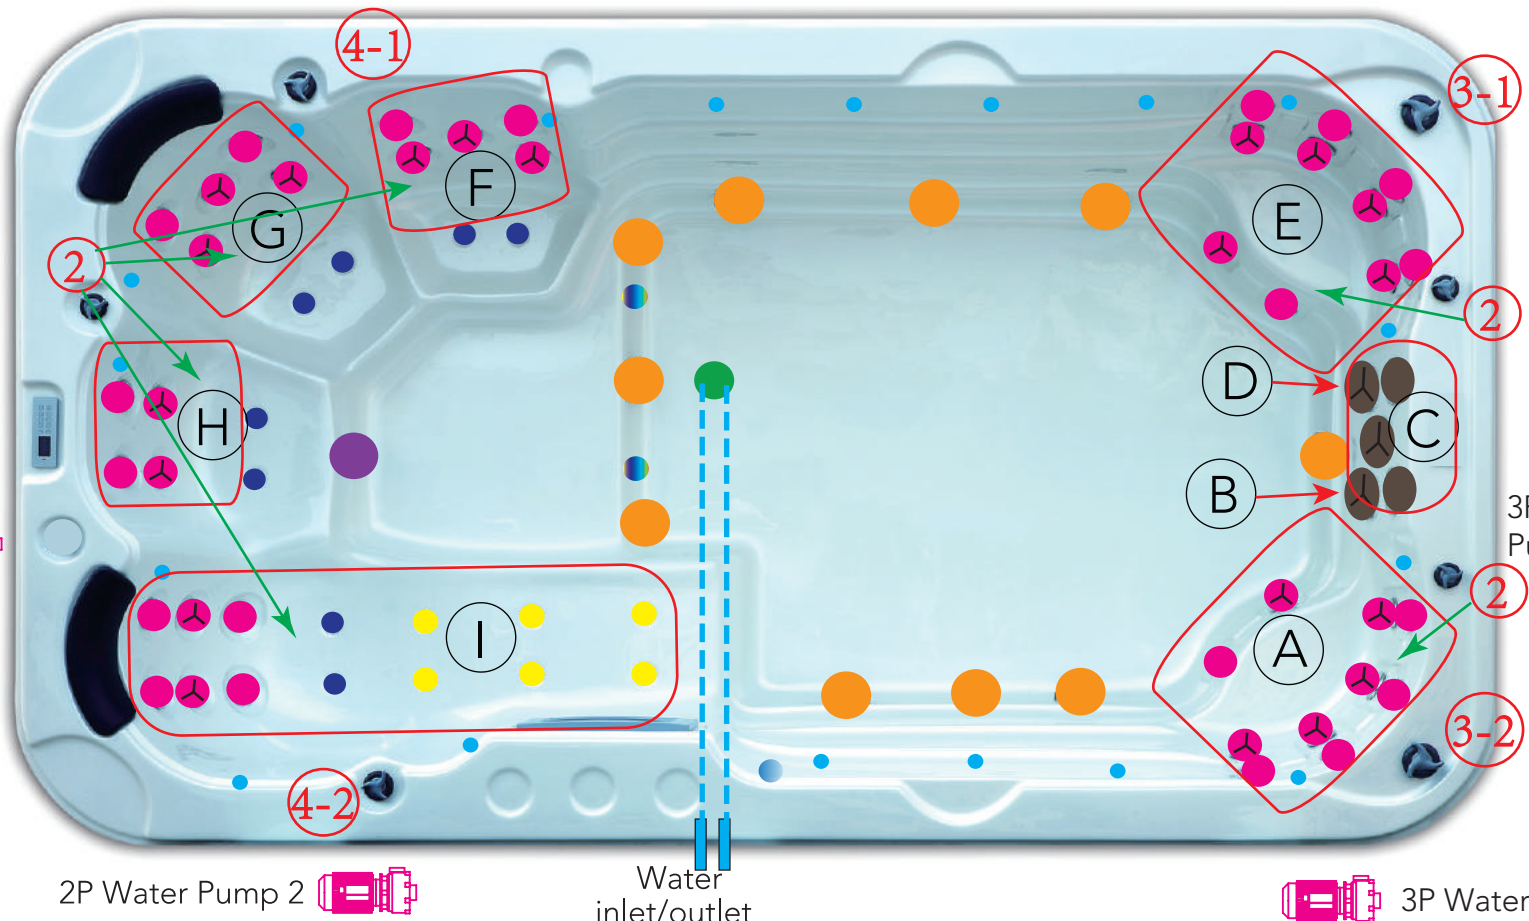

SALINA

MANUAL

2P Water Pump 1

3P Water Pump 3

American balboa control system

Circulation pump

Air Pump

② 1" Air regulator Φ 42 (3pcs)