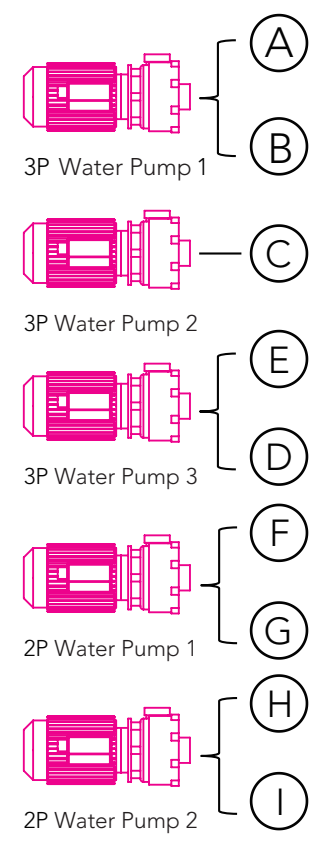

SALINA

MANUAL

2P Water Pump 1

3P Water Pump 3

American balboa control system

Circulation pump

Air Pump

② 1" Air regulator Φ 42 (3pcs)