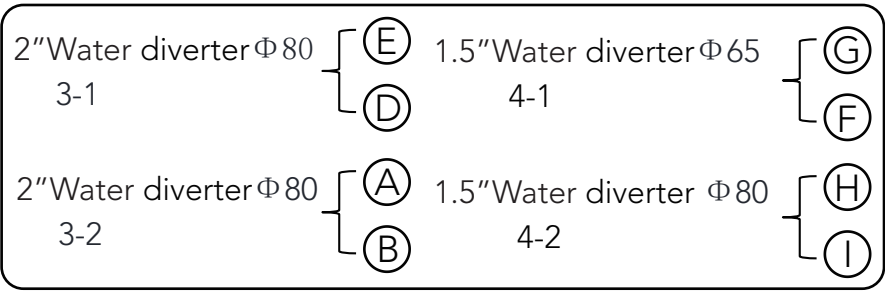

SALINA

MANUAL

2P Water Pump 1

3P Water Pump 3

American balboa control system

Circulation pump

Air Pump

② 1" Air regulator Φ 42 (3pcs)